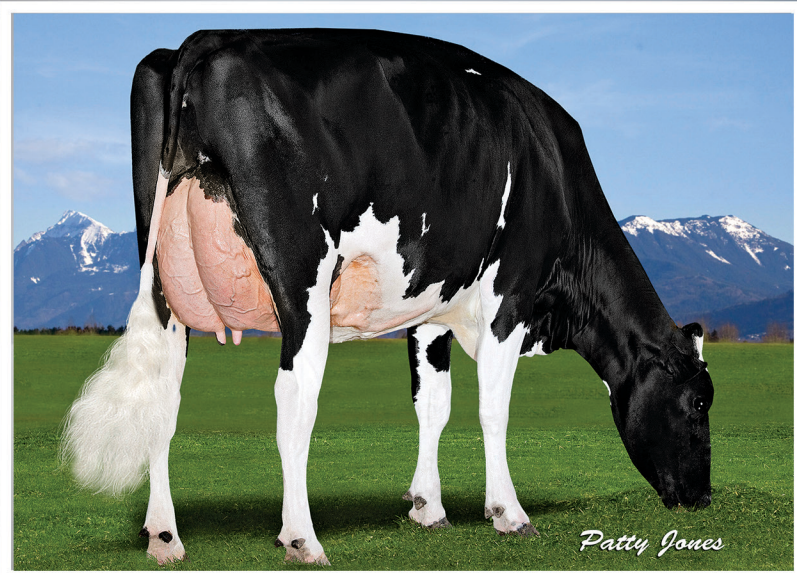

94HO20977 Aija

WINNERS CIRCLE-P

FITTERS CHOICE x Mirand-PP*RC x Doc x COMMANDER

HO CAN 14149563 99% DOB: 8/8/2021 DMS: 126,123 aAa: 2 3 1 4 PC A2/A2

Bred by & Acquired from Riverdown Holsteins, Jaquemet Holsteins & Breeze Hill Holsteins, Metcalfe, ON, Canada

2ND DAM – AIJA KING-DOC WICHITA VG-88

4TH DAM – VIEW-HOME DRMAN WSCONSIN-ET VG-88

sire

SIEMERS FITTERS CHOICE-ET

dam

AIJA MIRAND WILLOWDALE GP-83

sired by Coomboona Zipit Mirand-IMP-ET

1-09 2x 365d 22,994M 5.0% 1,157 Fat 3.4% 820 Prot