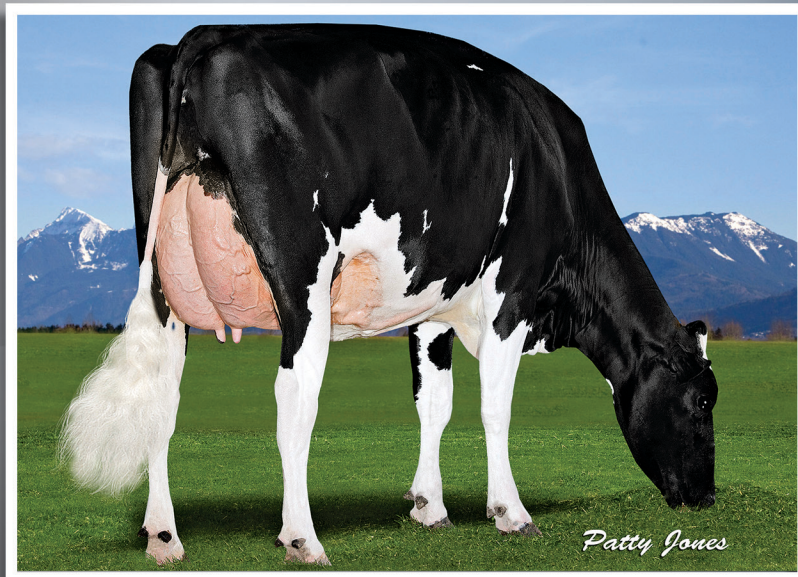

94HO19952 Mr Aija Axl

# TRACTOR-ET

*Axl* x *Doc* x *COMMANDER* x *Doorman*

HO 840 3204593856 99% DOB: 4/28/2020 aAa 126 A2/A2

Bred by Riverdown Holsteins, Jaquemet Holsteins & Breeze Hill Holsteins, Metcalfe, ON, Canada

Acquired from Eskdale Dairy, Garrison, UT

DAM - AIJA KING-DOC WICHITA VG-86

3RD DAM - VIEW-HOME DRMAN WSCONSIN-ET VG-88 7\*

*sire*

**PEAK AXL-ET**

*dam*

**AIJA KING-DOC WICHITA VG-86**

*sired by Woodcrest King Doc EX-90*

2-01 2x 365d 31,440M 4.1% 1,301 Fat 3.7% 1,162 Prot