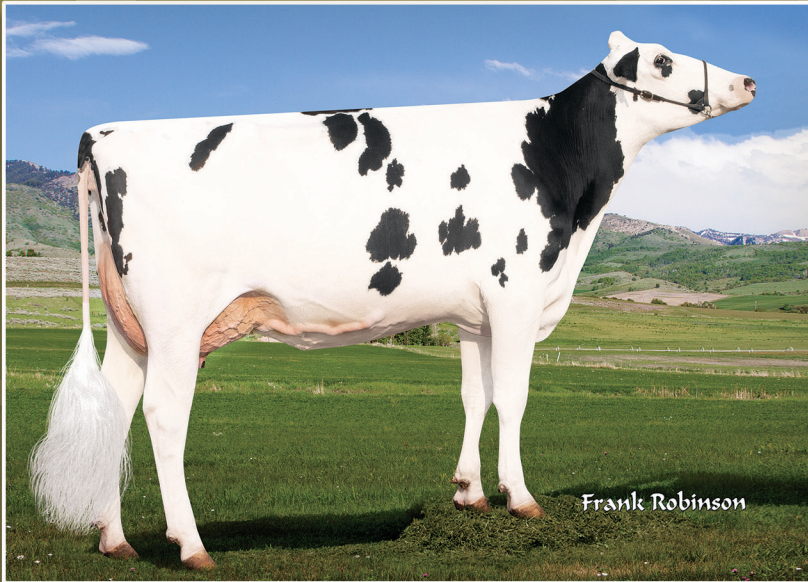

94HO19084 Aardema

IMPACT_{-ET}

{*Imax* × *SILVER* × *Galaxy* × *Numero Uno*}

HO 840 3148279446 99% DOB: 3/18/18 aAa 2 3 4

Bred by & Acquired from Double A Dairy, Jerome, ID

DAM: MAVERICK SL GAL 23335-ET VG-87

6TH DAM: PINE-SHELTER CHEYENNE EX-95

sire

SILVERRIDGE V IMAX

dam

MAVERICK SL GAL 23335-ET VG-87

sired by Seagull-Bay SILVER-ET

1-10 3x 305d 28,420M 3.7% 1,057 Fat 3.0% 866 Prot

2nd dam